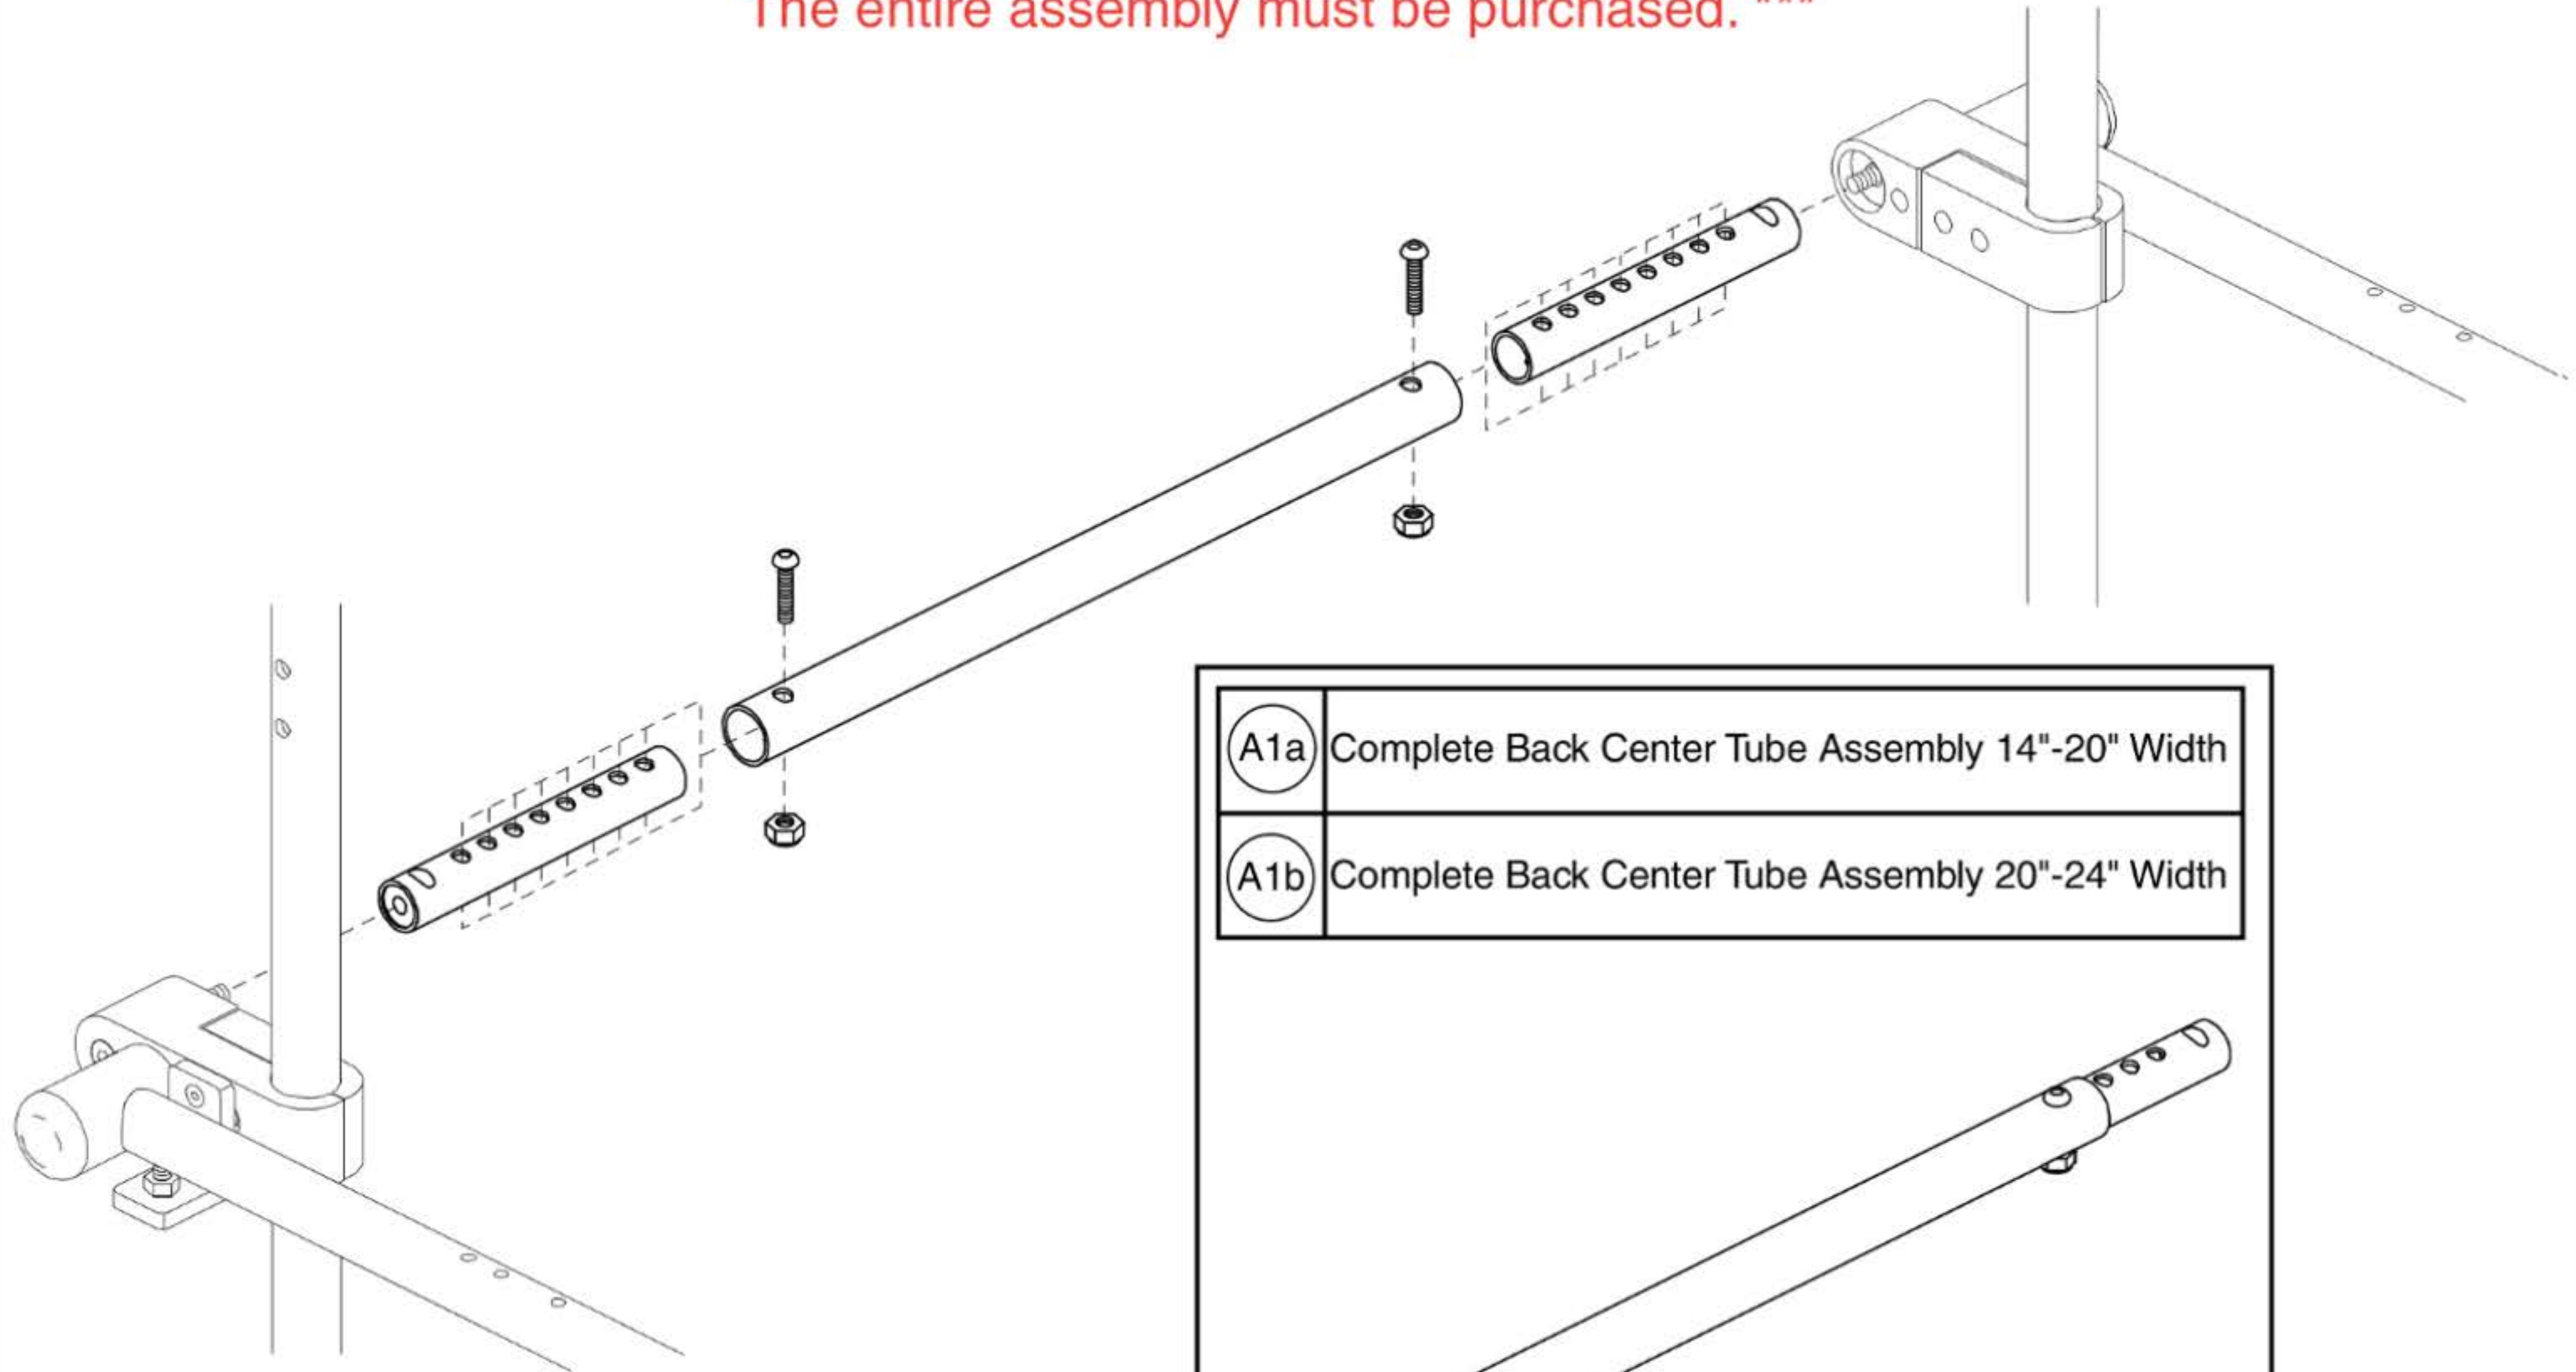

*** Individual components are not available for replacement.
The entire assembly must be purchased. ***

A1a	Complete Back Center Tube Assembly 14"-20" Width
A1b	Complete Back Center Tube Assembly 20"-24" Width