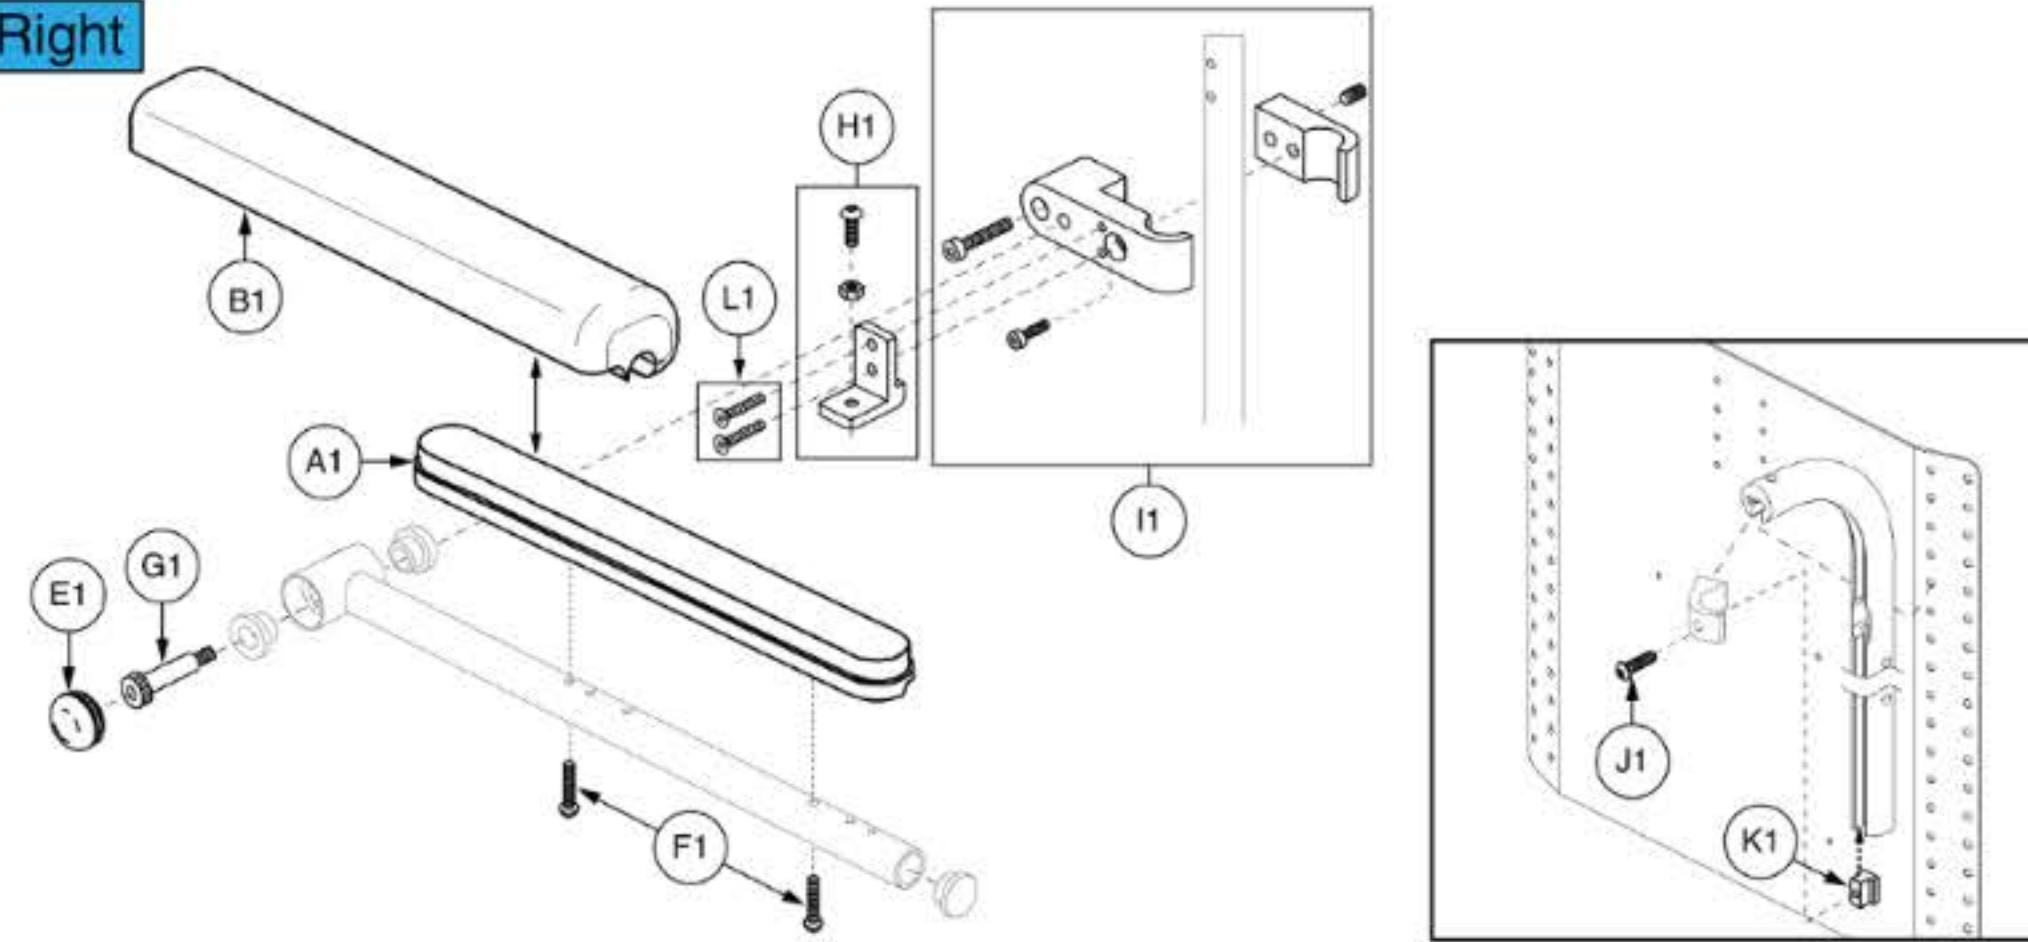

*** Only items with callouts are available for replacement. ***
Both assemblies contain identical parts. There are left and right sides for assembly purposes.
Waterfall arm pads cannot be used when equipped with a Q4 seat

C1 Complete Right Armrest Assy, Flip-Up Full Length

D1 Complete Left Armrest Assy, Flip-Up Full Length

Right

Left