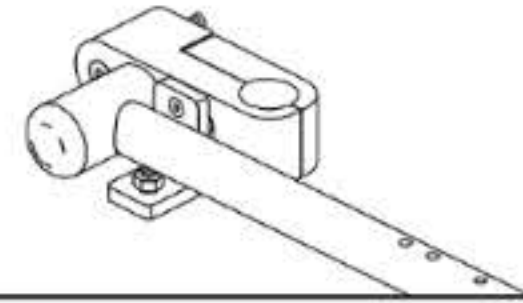

*** Only items with callouts are available for replacement. ***
Both assemblies contain identical parts. There are left and right sides for assembly purposes.
Waterfall arm pads cannot be used when equipped with a Q4 seat

C1 Complete Right Armrest Assy, Flip-Up Full Length

D1 Complete Left Armrest Assy, Flip-Up Full Length

Right

Left