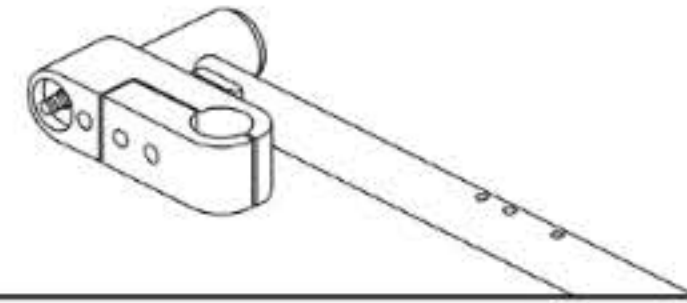

*** Only items with callouts are available for replacement. ***
Both assemblies contain identical parts. There are left and right sides for assembly purposes.
Waterfall arm pads cannot be used when equipped with a Q4 seat

C1 Complete Right Armrest Assy, Flip-Up Full Length

D1 Complete Left Armrest Assy, Flip-Up Full Length

Right

Left