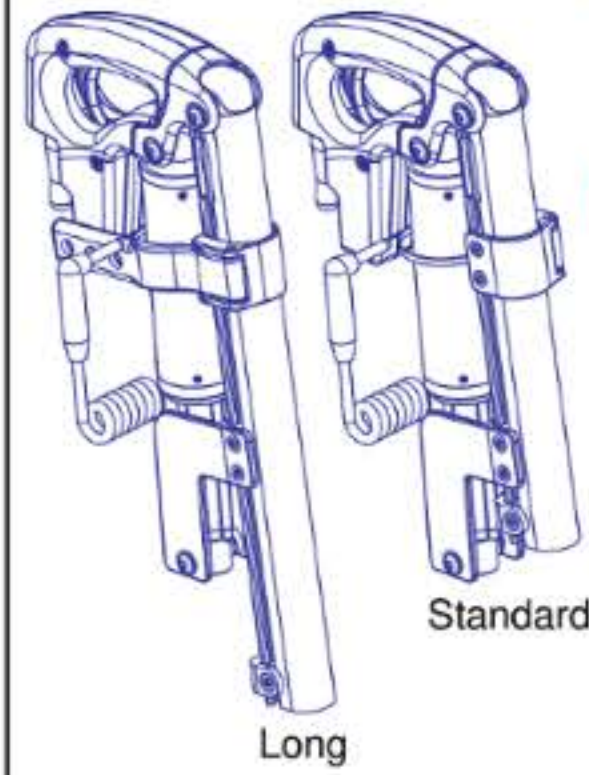

Complete Upper Assemblies

Standard	
A1	Pair
B1	Single (L/R)
Long	
C1	Pair
D1	Single (L/R)

Lower Extension

Upper	Lower	Length (cm)
Standard	Standard	23 - 39
Standard	Long	33 - 44
Long	Standard	23 - 39
Long	Long	33 - 53

The maximum length can be no greater than 6.3 cm less than the seat to floor height (8.9 cm on the Q6 Edge 3 Stretto w/ TB3 seat). **Example:** A seat to floor height of 44.3 cm allows a maximum legrest length of 38 cm (35.4 cm on the Q6 Edge 3 Stretto w/ TB3 seat).

Long
H1b

A quantity of 2 must be selected for the pair.

Standard
H1a

Heel Loops

K1a Right
K1b Left

Calf Pad & Mounting Hardware

(L1) is included with the complete upper assemblies. (F1) and (G1) must be selected separately.

Replacement Actuator

Only parts with callouts are serviceable. For parts without callouts the complete assembly must be selected.

Footplates

Footplates (L / R)	Seat
I1a	10.5 x 17.5 cm 35.5 cm W & greater
I1b	12.4 x 17.5 cm 40.6 cm W & greater
I1c	14.8 x 17.5 cm 45.7 cm W & greater