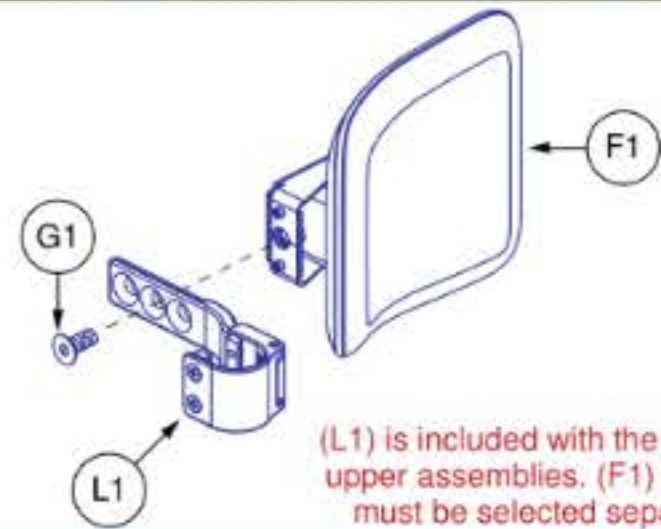

Long
H1b

A quantity of 2 must be selected for the pair.

Standard
H1a

Heel Loops

K1a Right
K1b Left

Calf Pad & Mounting Hardware

(L1) is included with the complete upper assemblies. (F1) and (G1) must be selected separately.

Replacement Actuator

Only parts with callouts are serviceable. For parts without callouts the complete assembly must be selected.

Footplates

Footplates (L / R)	Seat
I1a	10.5 x 17.5 cm 35.5 cm W & greater
I1b	12.4 x 17.5 cm 40.6 cm W & greater
I1c	14.8 x 17.5 cm 45.7 cm W & greater