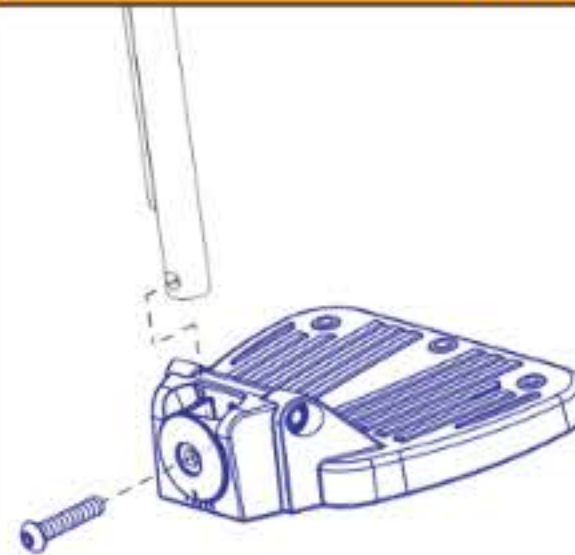

Long
H1b

A quantity of 2 must be selected for the pair.

Standard
H1a

Heel Loops

K1a Right
K1b Left

Calf Pad & Mounting Hardware

(L1) is included with the complete upper assemblies. (F1) and (G1) must be selected separately.

Replacement Actuator

Only parts with callouts are serviceable. For parts without callouts the complete assembly must be selected.

Footplates

Footplates (L / R)	Seat
I1a	10.5 x 17.5 cm 35.5 cm W & greater
I1b	12.4 x 17.5 cm 40.6 cm W & greater
I1c	14.8 x 17.5 cm 45.7 cm W & greater