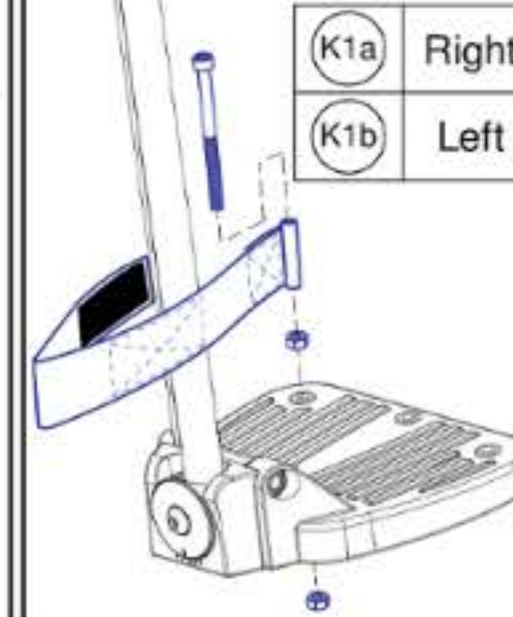

Complete Upper Assemblies

Standard	
A1	Pair
B1	Single (L/R)
Long	
C1	Pair
D1	Single (L/R)

Lower Extension

Upper	Lower	Length (cm)
Standard	Standard	23 - 39
Standard	Long	33 - 44
Long	Standard	23 - 39
Long	Long	33 - 53

The maximum length can be no greater than 6.3 cm less than the seat to floor height (8.9 cm on the Q6 Edge 3 Stretto w/ TB3 seat). **Example:** A seat to floor height of 44.3 cm allows a maximum legrest length of 38 cm (35.4 cm on the Q6 Edge 3 Stretto w/ TB3 seat).

Long
H1b

A quantity of 2 must be selected for the pair.

Standard
H1a

Heel Loops

K1a Right
K1b Left

Calf Pad & Mounting Hardware

(L1) is included with the complete upper assemblies. (F1) and (G1) must be selected separately.

Replacement Actuator

Only parts with callouts are serviceable. For parts without callouts the complete assembly must be selected.

Footplates

Footplates (L / R)	Seat
I1a	10.5 x 17.5 cm 35.5 cm W & greater
I1b	12.4 x 17.5 cm 40.6 cm W & greater
I1c	14.8 x 17.5 cm 45.7 cm W & greater