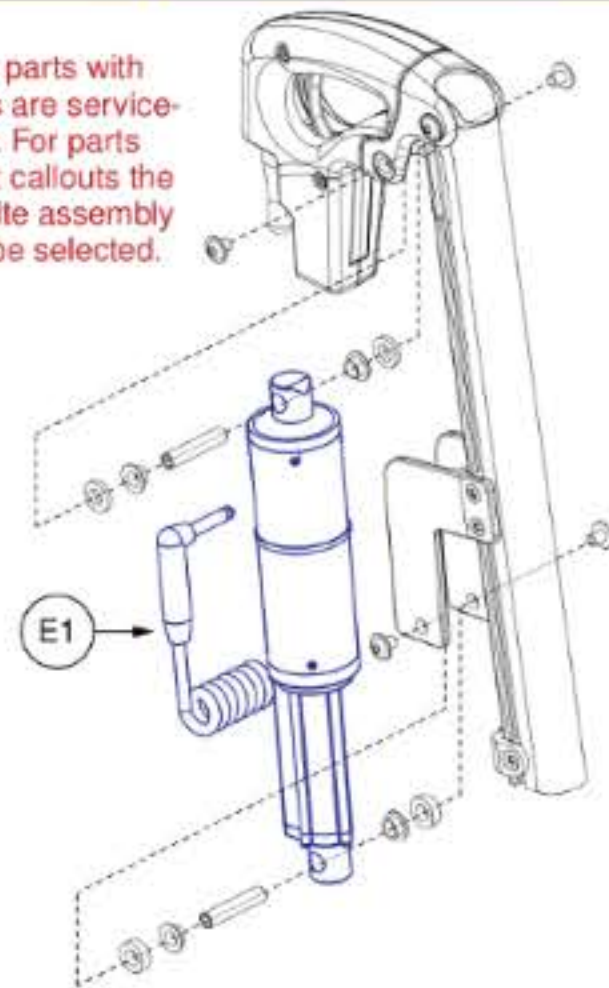

Long
H1b

A quantity of 2 must be selected for the pair.

Standard
H1a

Heel Loops

K1a Right
K1b Left

Calf Pad & Mounting Hardware

(L1) is included with the complete upper assemblies. (F1) and (G1) must be selected separately.

Replacement Actuator

Only parts with callouts are serviceable. For parts without callouts the complete assembly must be selected.

Footplates

Footplates (L / R)	Seat
I1a	10.5 x 17.5 cm 35.5 cm W & greater
I1b	12.4 x 17.5 cm 40.6 cm W & greater
I1c	14.8 x 17.5 cm 45.7 cm W & greater