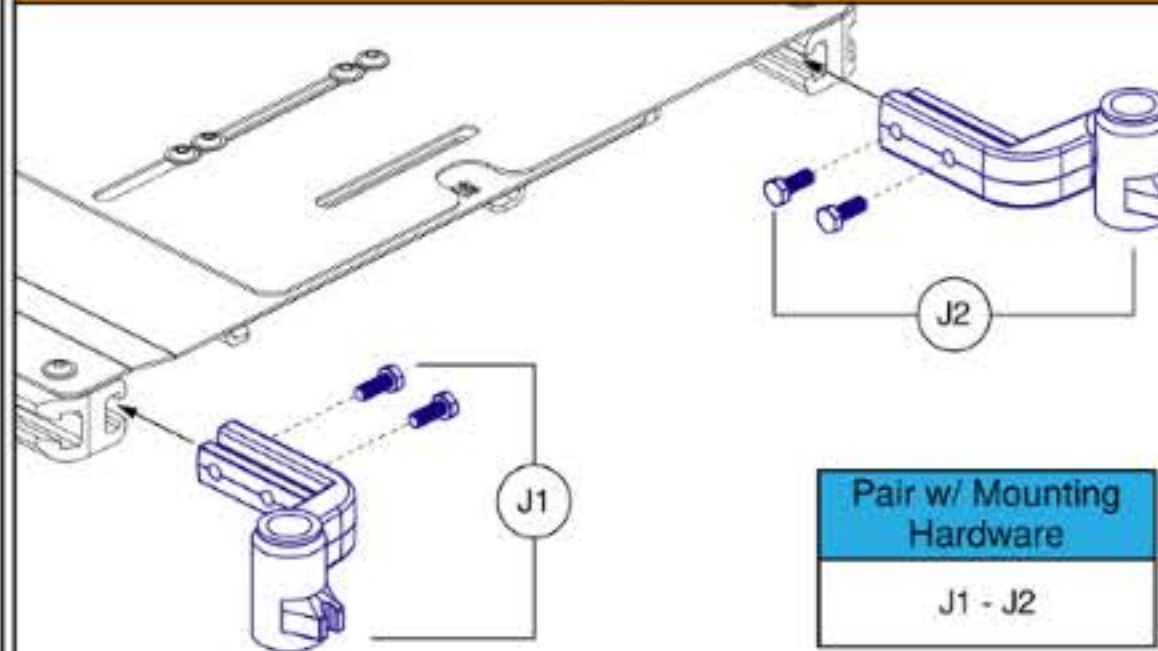

Hangers

Pair w/ Mounting Hardware
J1 - J2